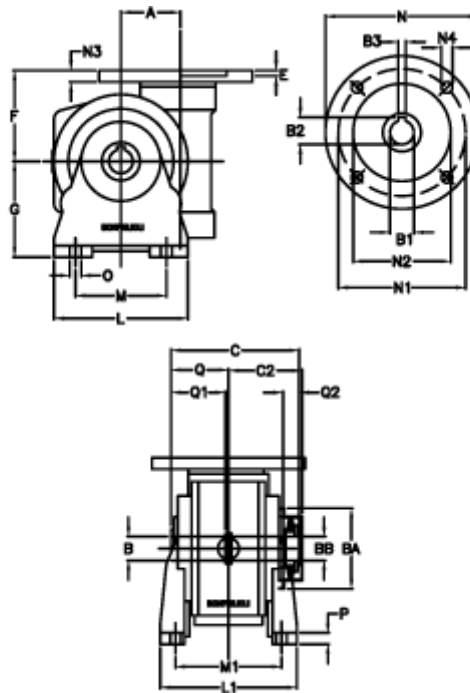

Data Sheet

Article number: 390204907032336
 Description: Worm Gear with Torque Limiter
 VF 49-L2-V-70 P63B14

Measures

a = 49.50	C2 = 63,5	M1 = 98.5	Q = 51.0
B = 25	Description = VF 49V-xx-63B14	N = 90	Q1 = 41
B1 E7 = 11	E = 3.0	N1 = 75	Q2 = 15
B2 = 12.8	F = 70	N2 = 60	
B3 H9 = 4	g = 82	N3 = 7.0	
BA = 63	L = 110	N4 = 6	
BB H7 = 14	L1 = 124.0	O = 8.5	
C = 105	m = 63	P = 12	